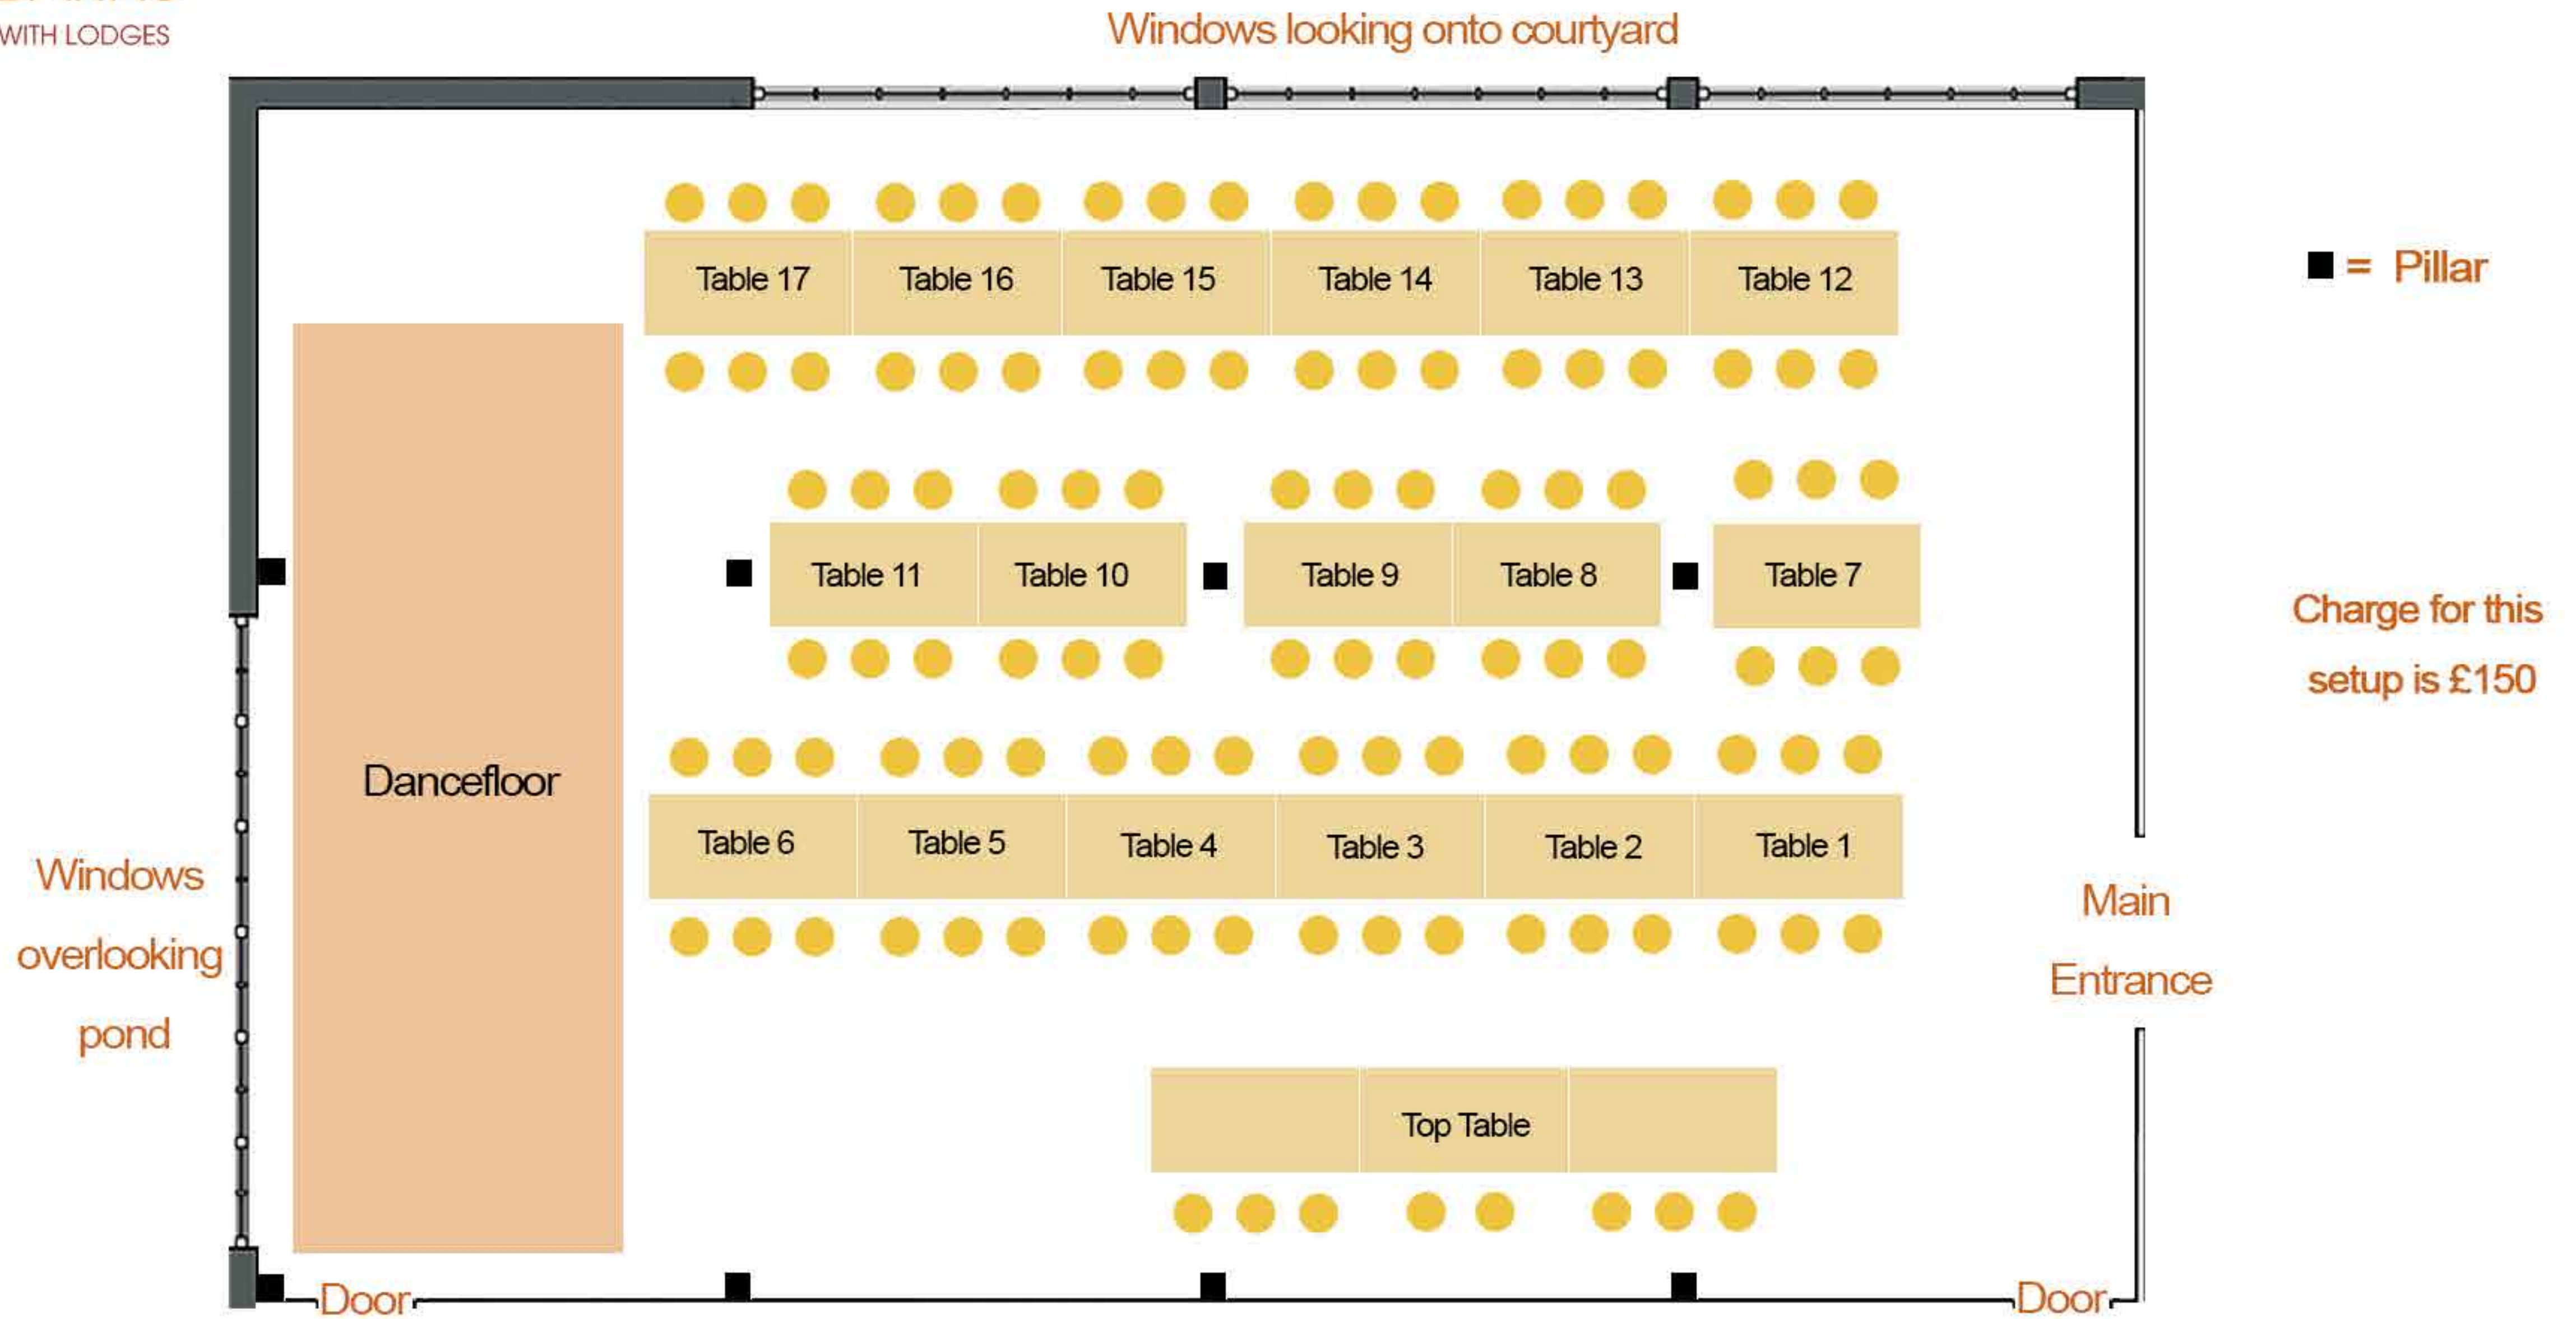

## Straight Table Wedding Breakfast Setup Up to 110 Guests

Each table is 6ft long and 2.6ft wide and are spaced to comply with fire regulations

Do's & Don'ts: No sharing platters or 'Host a Roast', no bowls of vegetables, no sharing desserts due to space restrictions

Limited space for flowers/favours, glasses and extras. cups and saucers added at the end of the meal