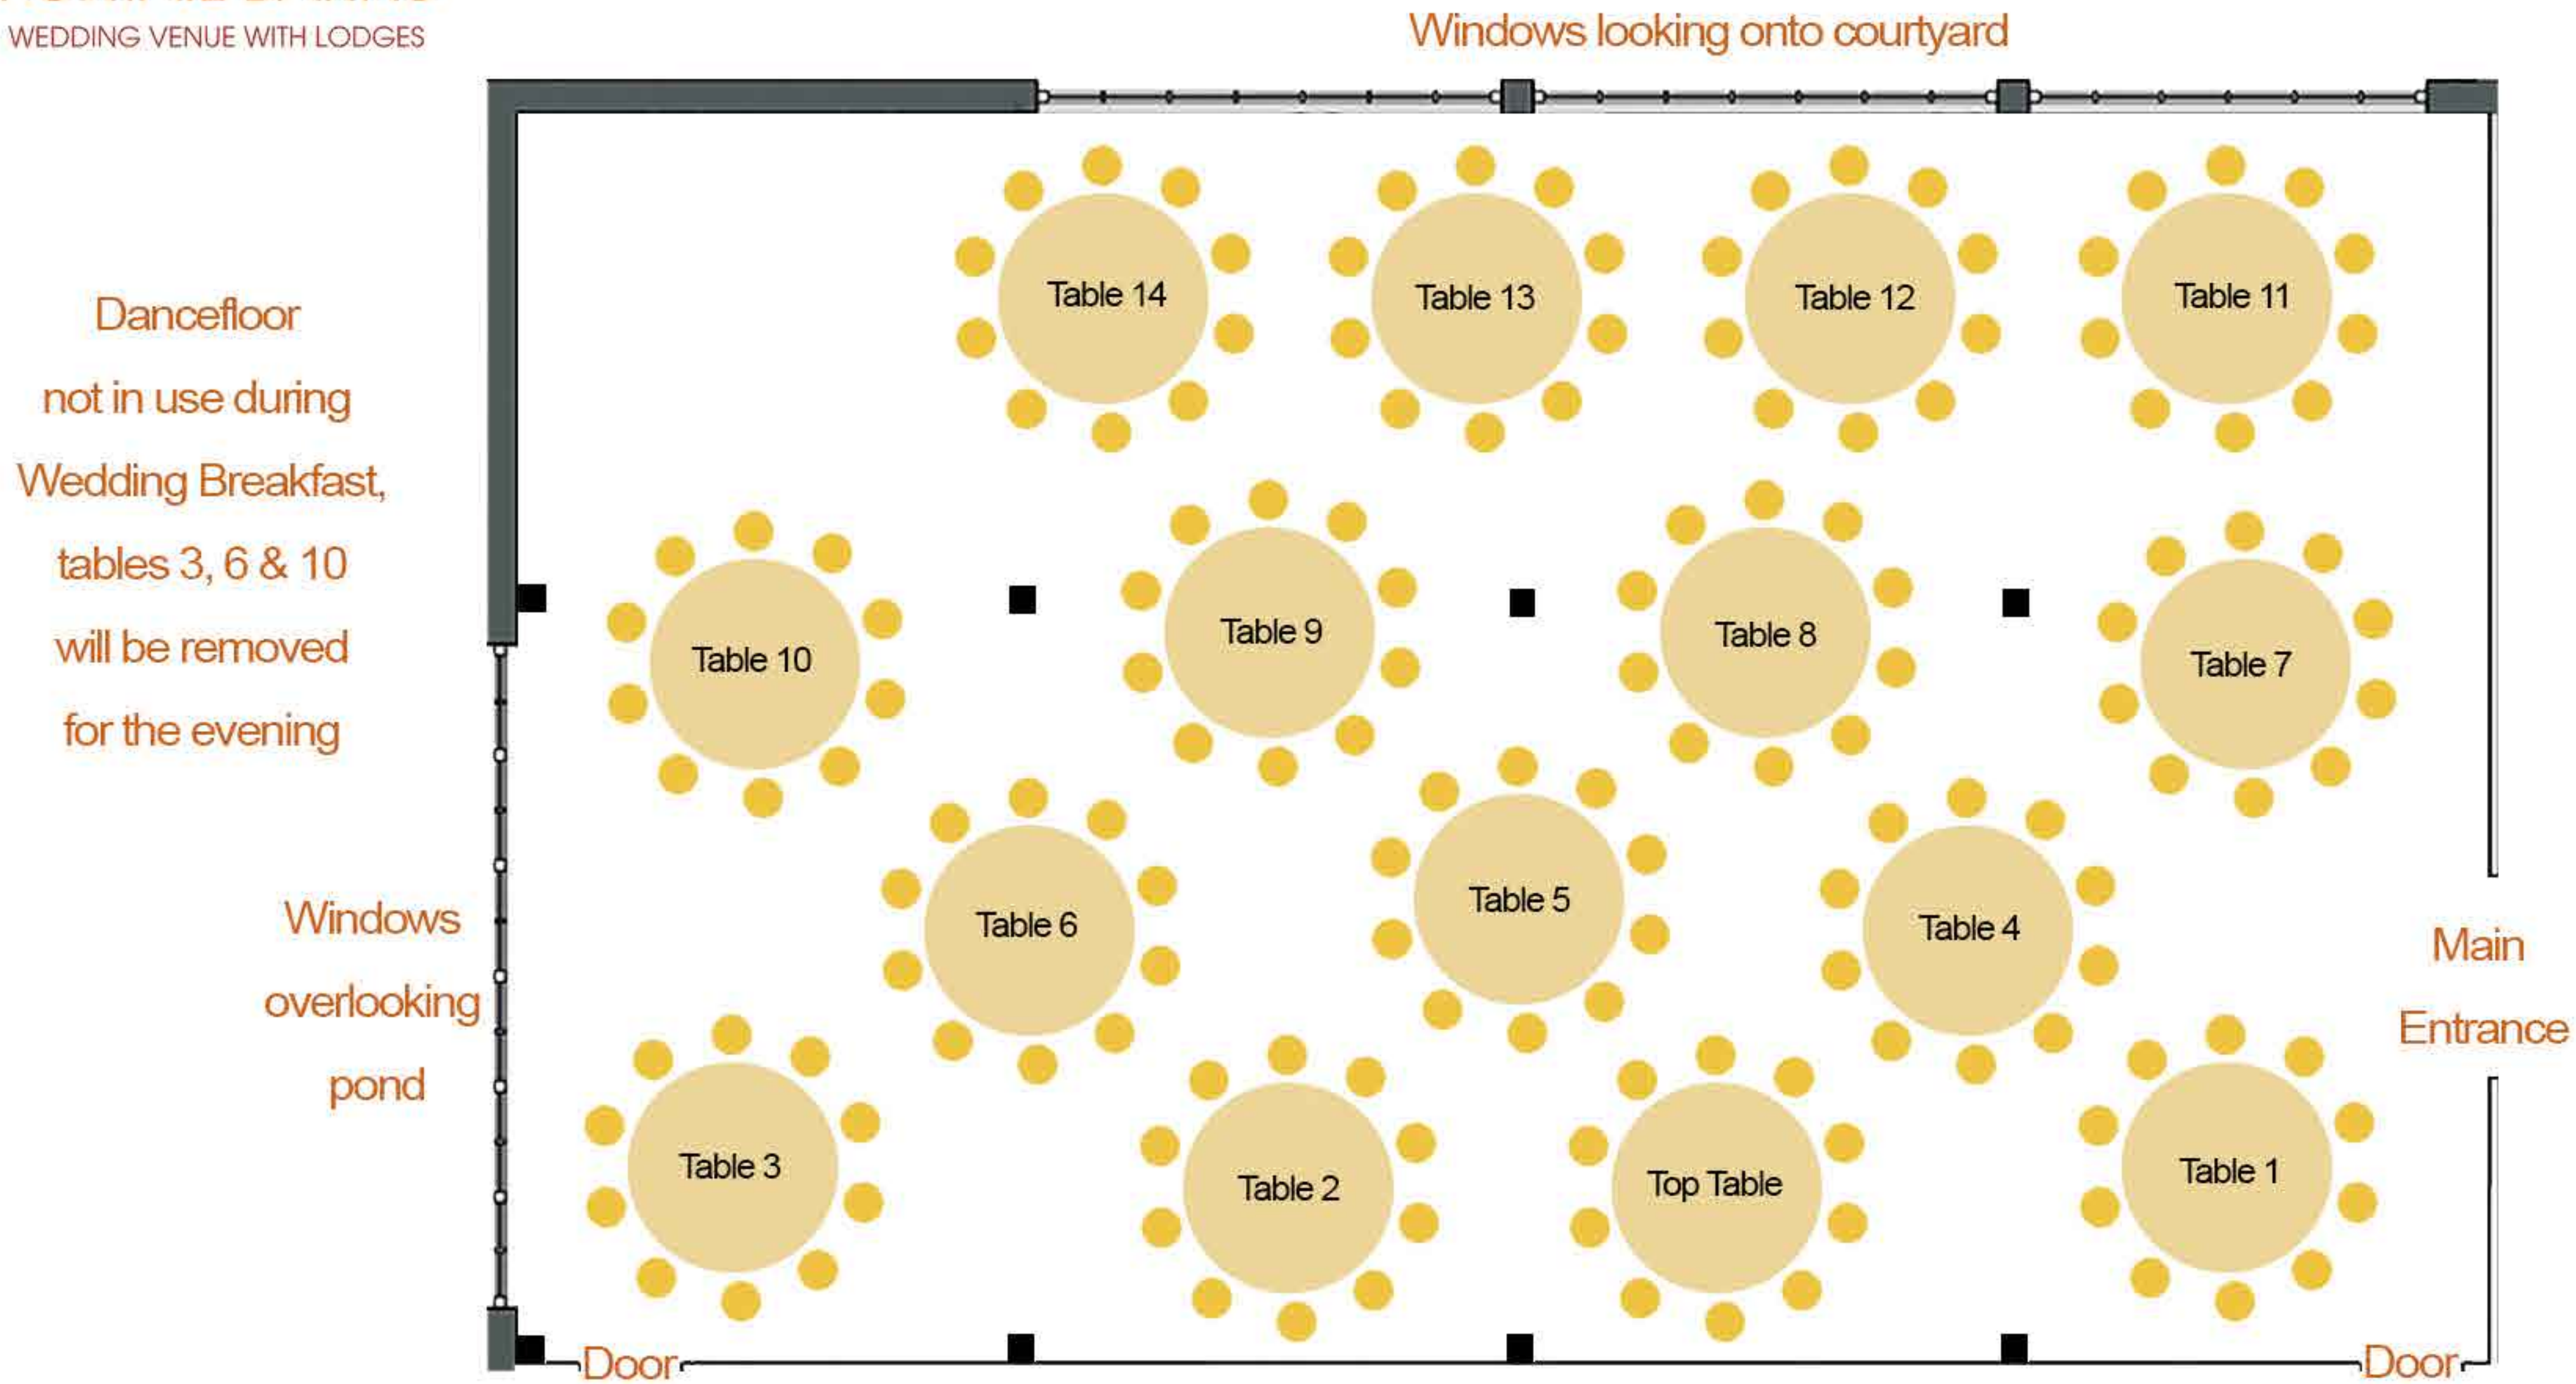

## Round Table Wedding Breakfast Setup Up to 150 Guests (Maximum Capacity)

Each table is 5.6ft wide and spaced to comply with fire regulations