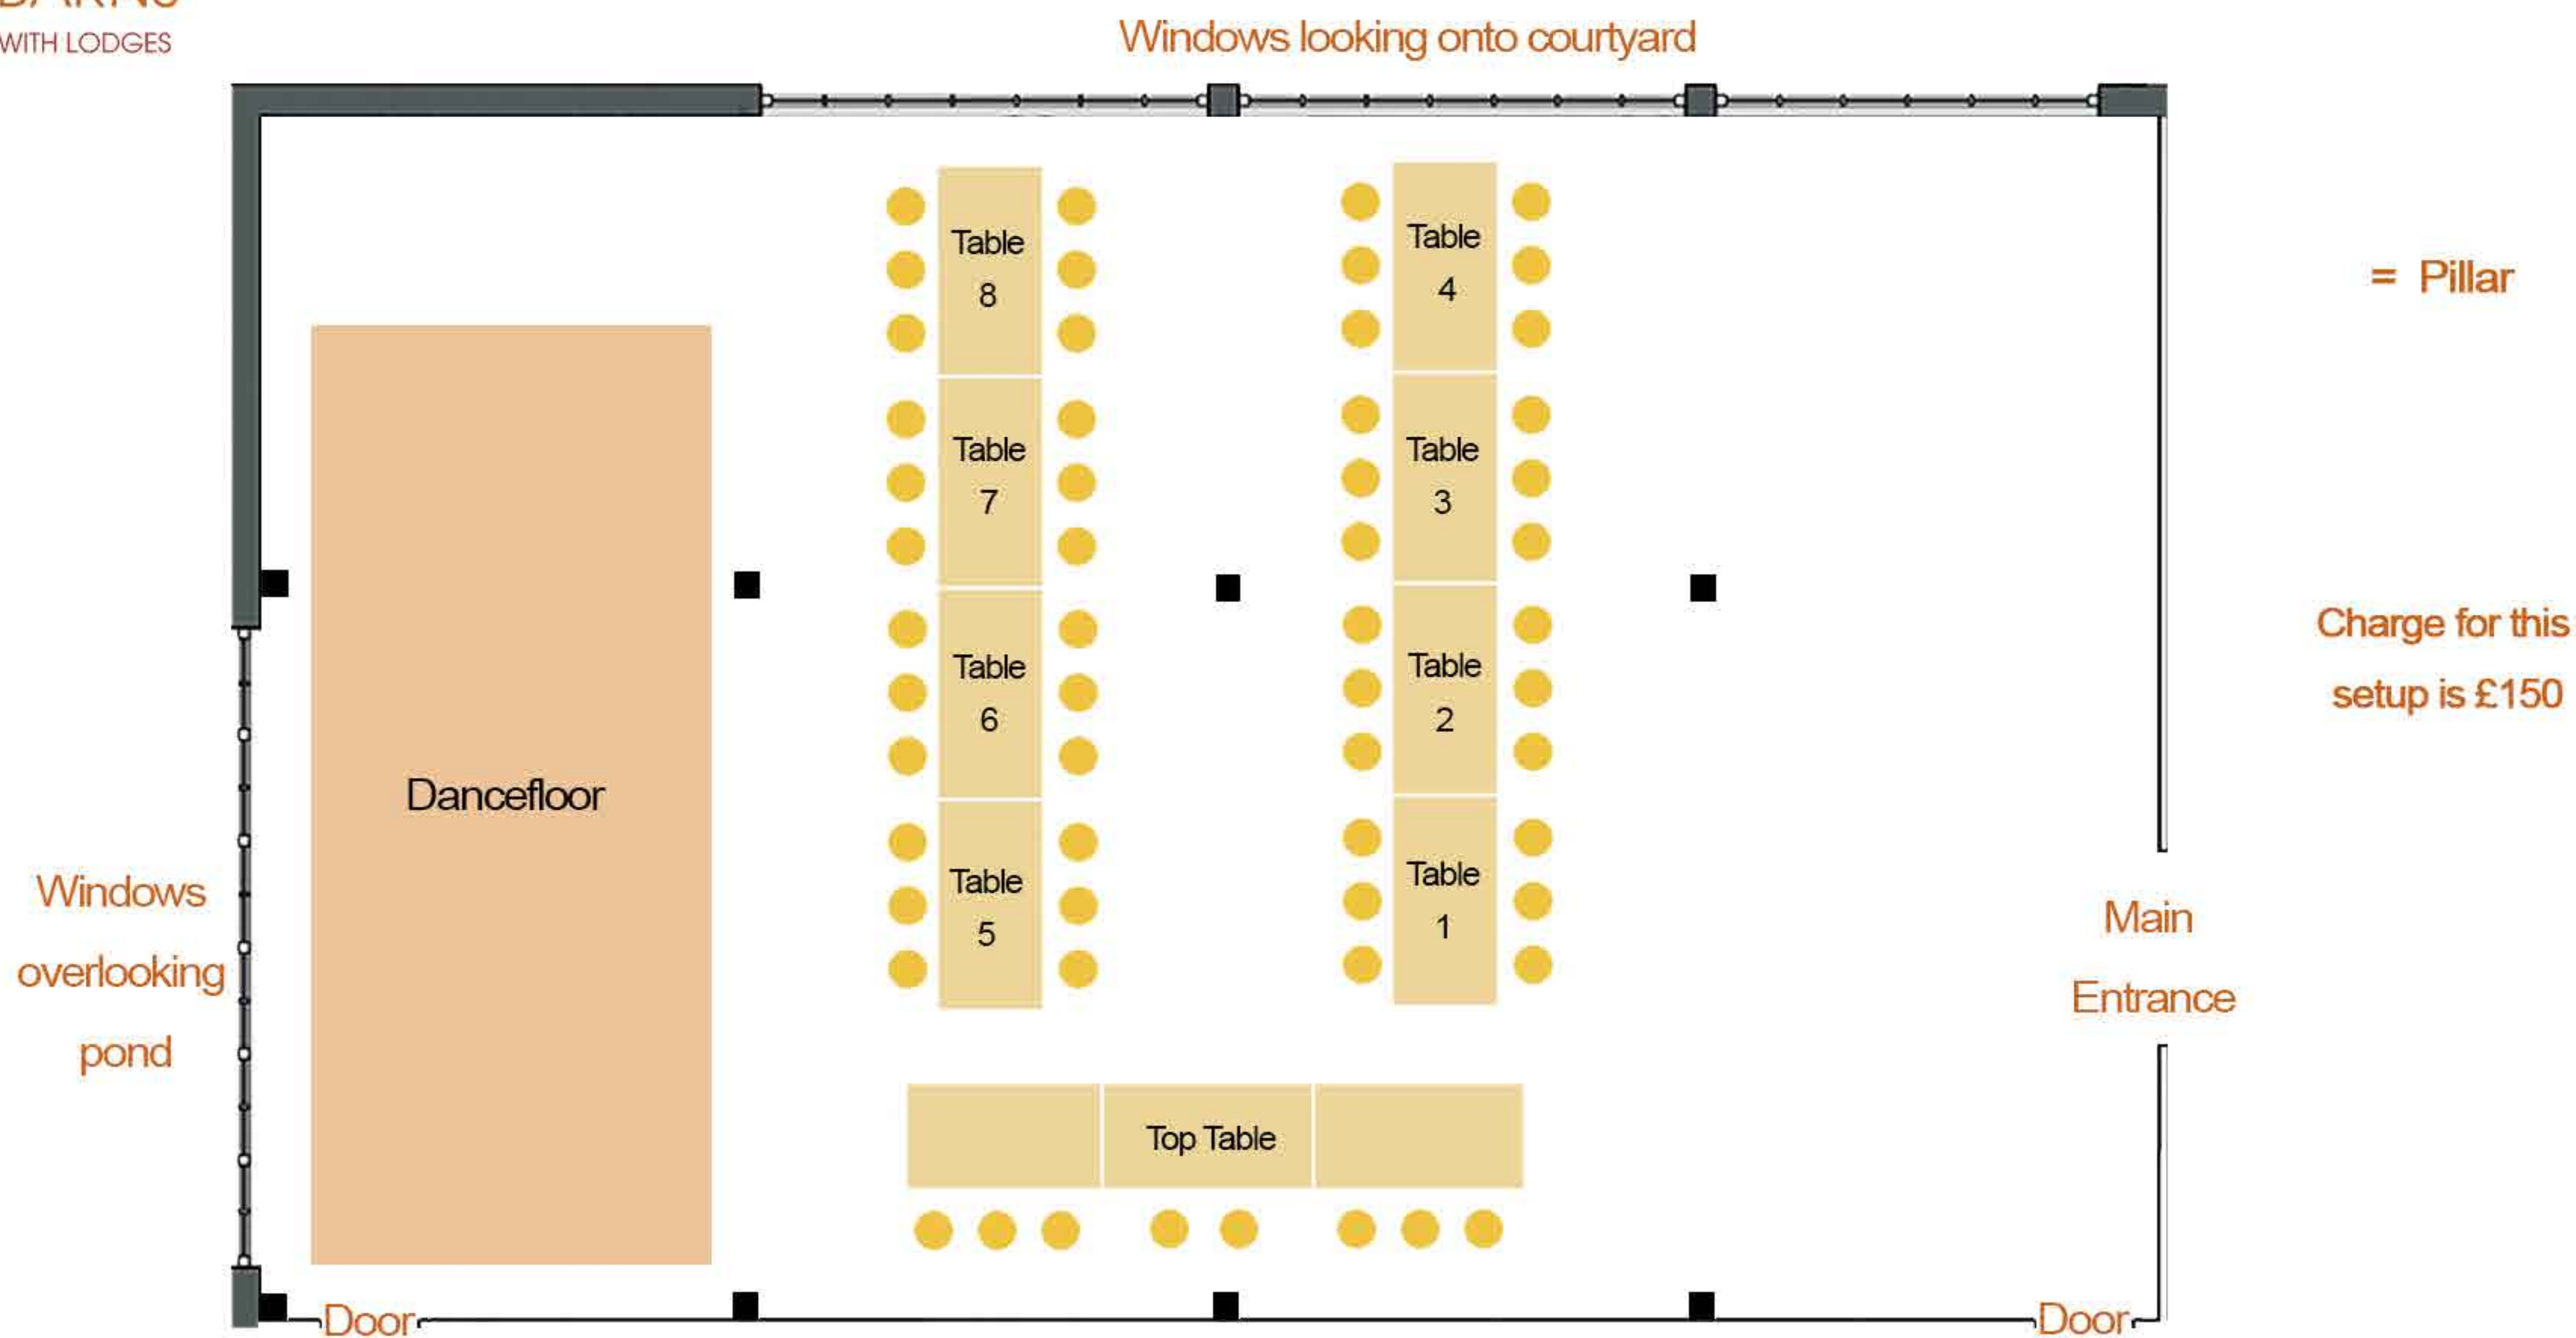

## Straight Table Wedding Breakfast Setup Up to 56 Guests

Each table is 6ft long and 2.6ft wide and are spaced to comply with fire regulations

Do's & Don'ts: No sharing platters or 'Host a Roast', no bowls of vegetables, no sharing desserts due to space restrictions

Limited space for flowers/favours, glasses and extras. cups and saucers added at the end of the meal