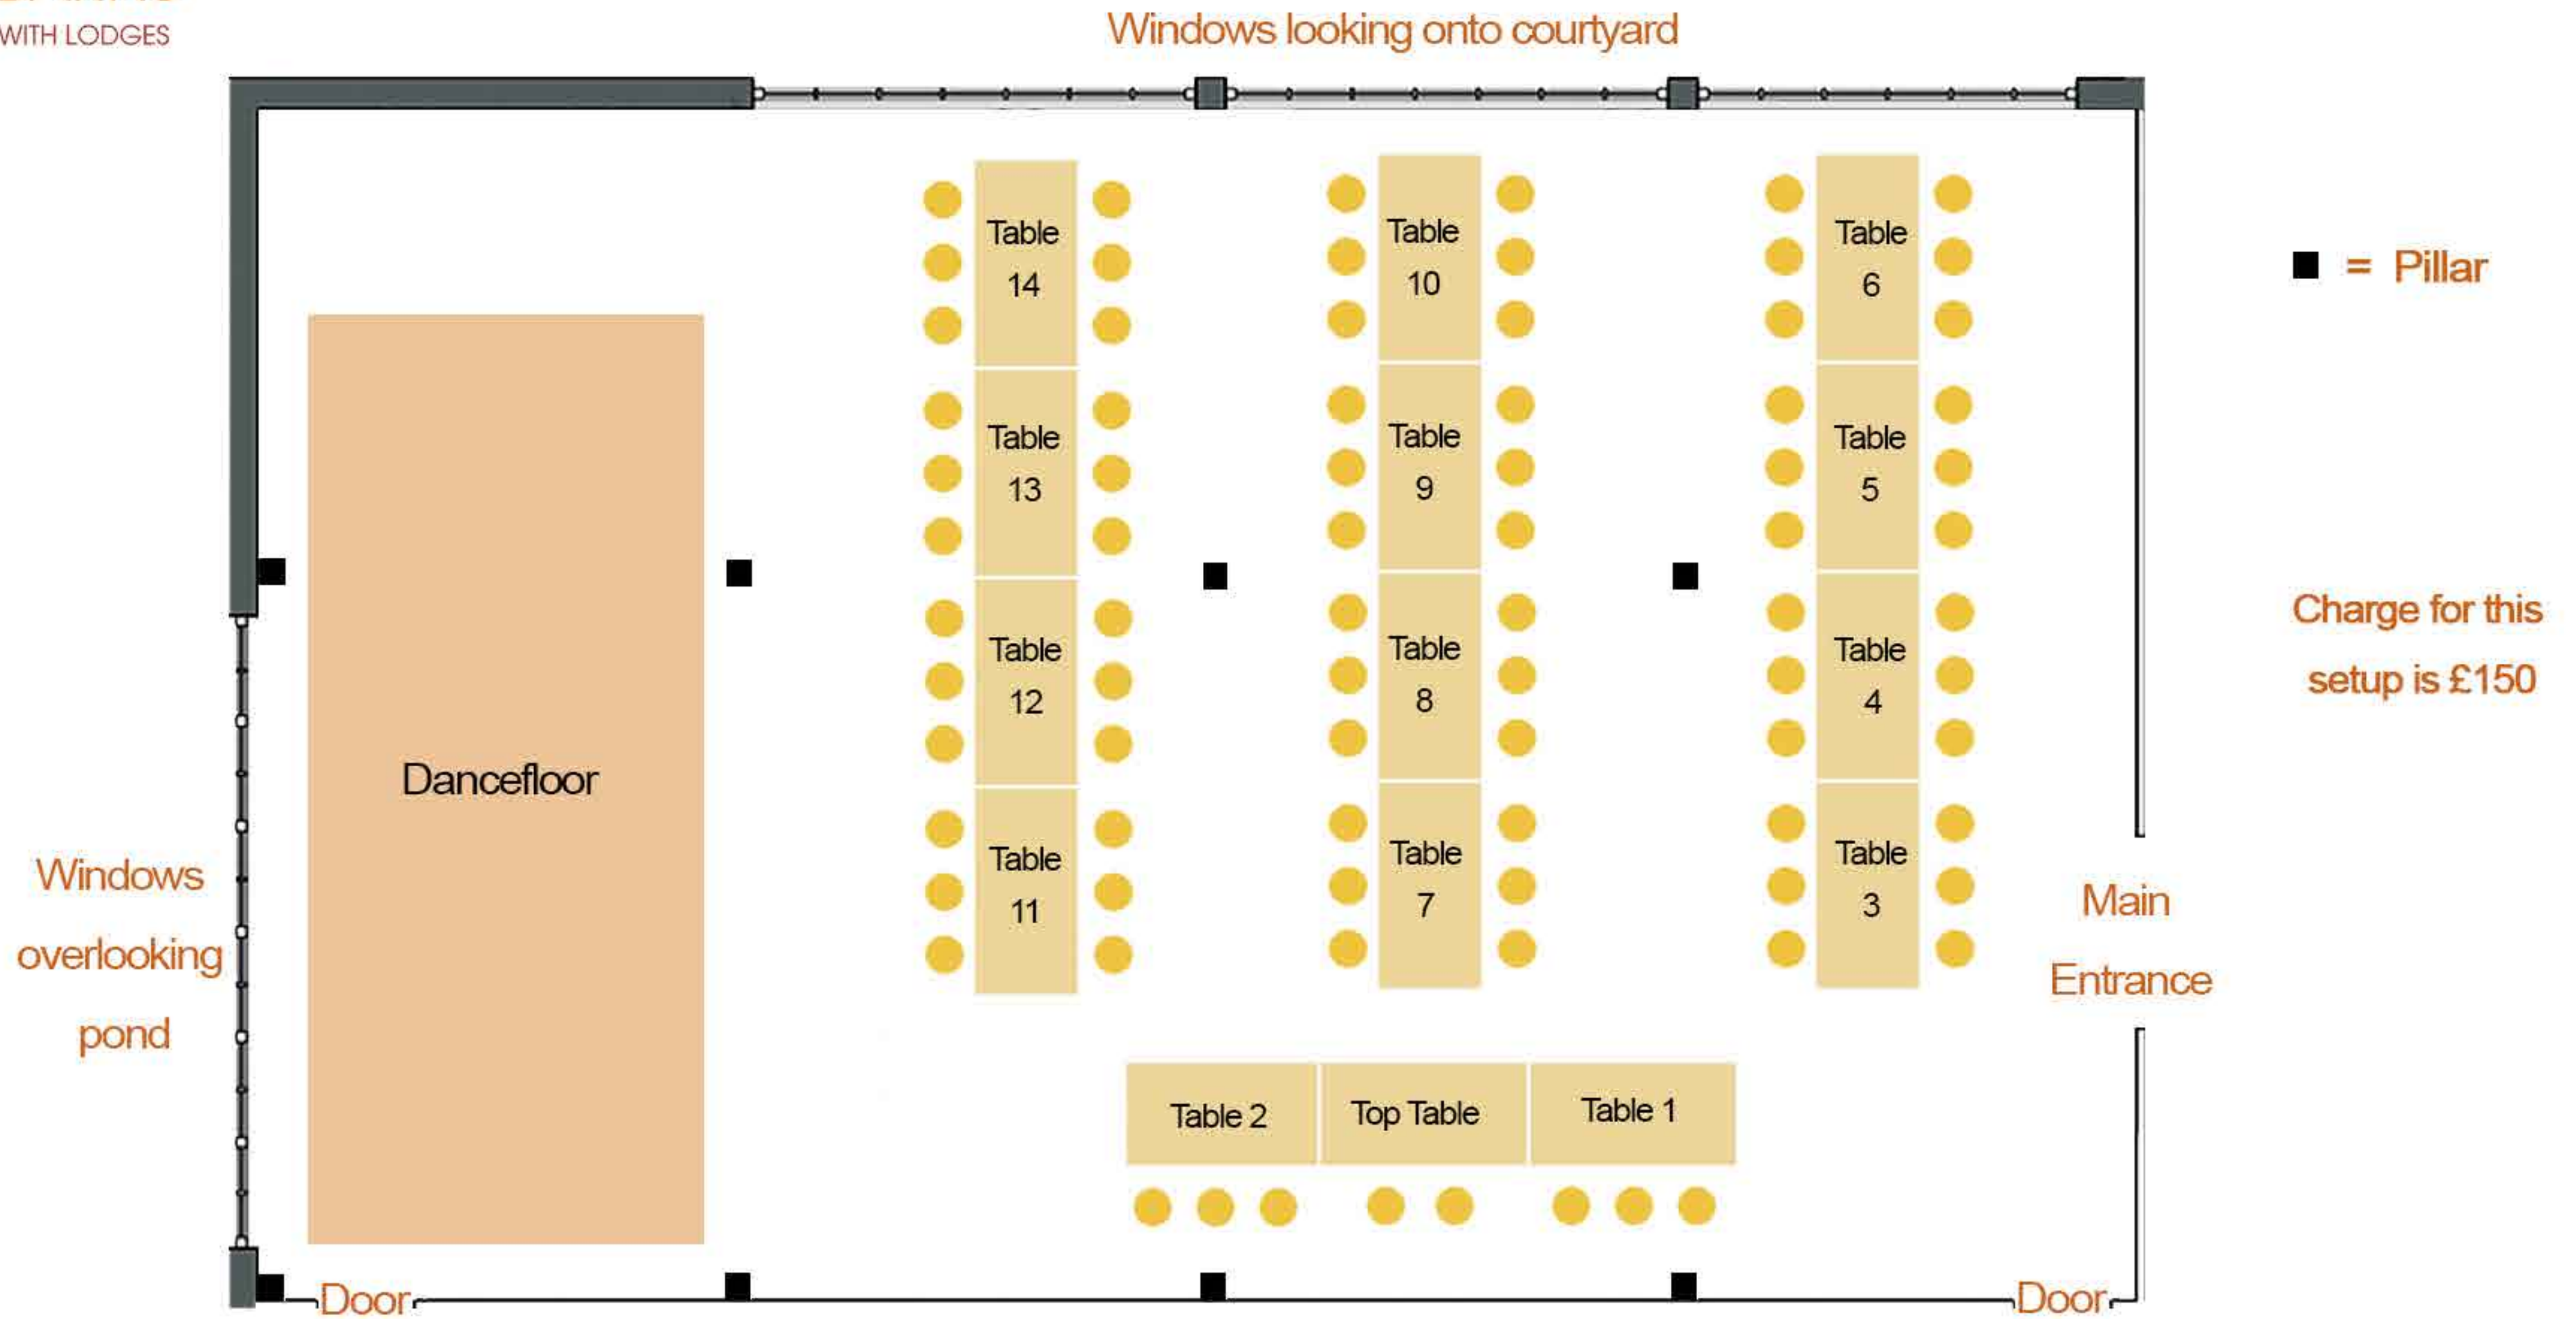

## Straight Table Wedding Breakfast Setup Up to 80 Guests

Each table is 6ft long and 2.6ft wide and are spaced to comply with fire regulations

Do's & Don'ts: No sharing platters or 'Host a Roast', no bowls of vegetables, no sharing desserts due to space restrictions

Limited space for flowers/favours, glasses and extras. cups and saucers added at the end of the meal